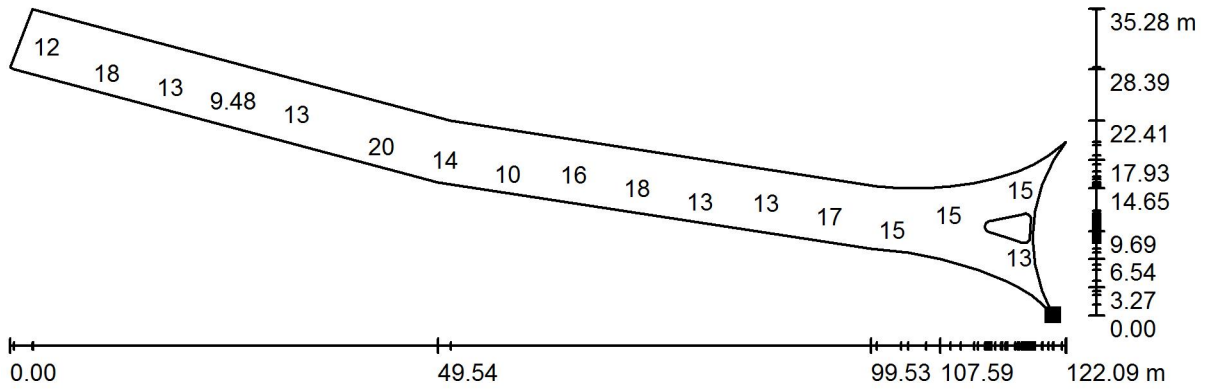

Disano Illuminazione S.p.A
20089 Rozzano (Mi) - v.le Lombardia, 129

Operator Albanese Irene
Telephone +39 02824771
Fax +39 028252355
e-Mail irene.albanese@disano.it

Zone 2 / Street Surface / Surface 1 / Value Chart (E)