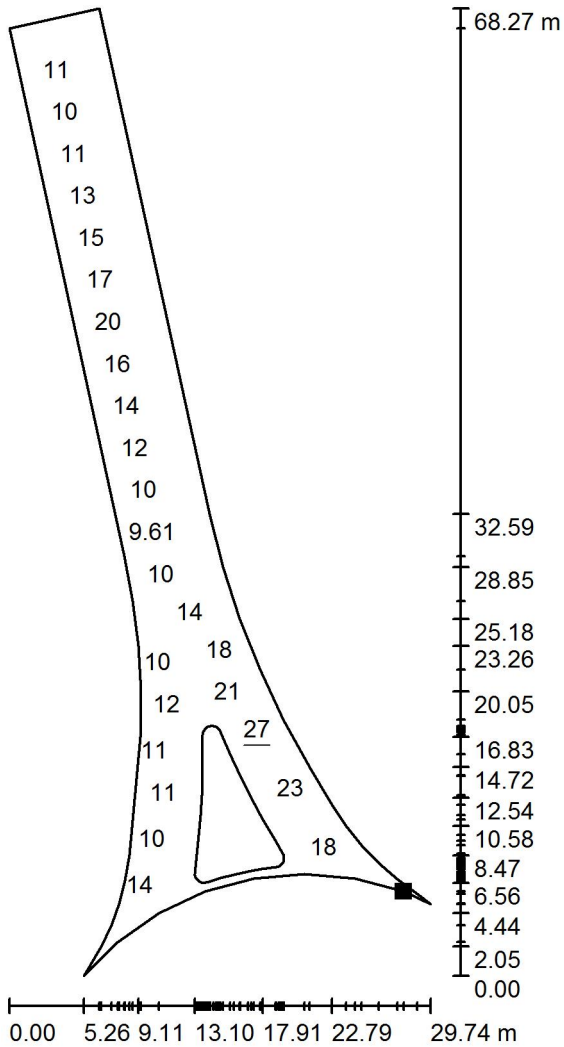

Disano Illuminazione S.p.A
20089 Rozzano (Mi) - v.le Lombardia, 129

Operator Albanese Irene
Telephone +39 02824771
Fax +39 028252355
e-Mail irene.albanese@disano.it

Zone 2 / Street Surface / Surface 1 / Value Chart (E)