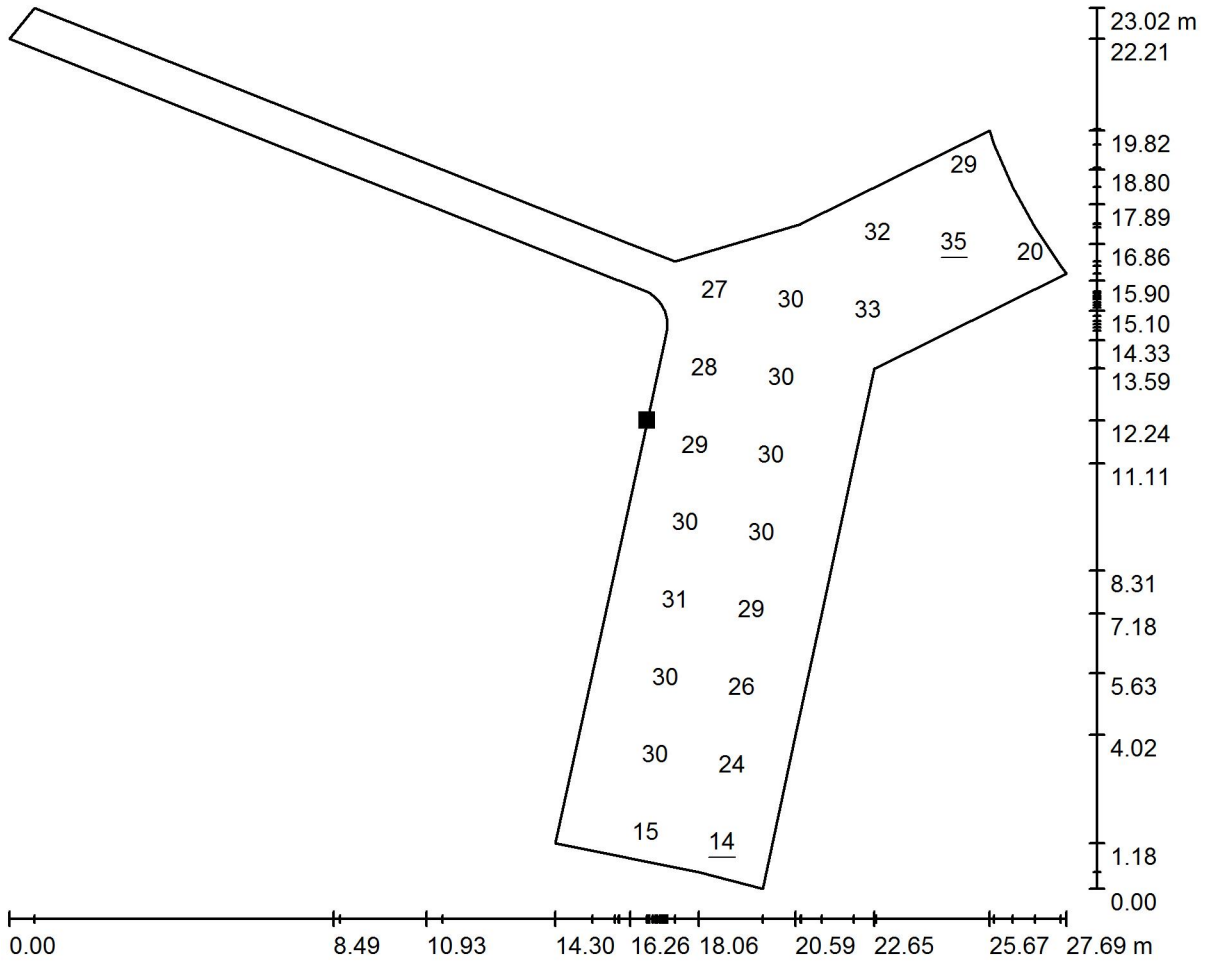

Disano Illuminazione S.p.A
20089 Rozzano (Mi) - v.le Lombardia, 129

Operator Albanese Irene
Telephone +39 02824771
Fax +39 028252355
e-Mail irene.albanese@disano.it

Zone 1 / Pedestrian Crossing / Surface 1 / Value Chart (E)

Values in Lux, Scale 1 : 198

Not all calculated values could be displayed.

Position of surface in external scene:
Marked point:
(-79.637 m, 39.059 m, 0.000 m)