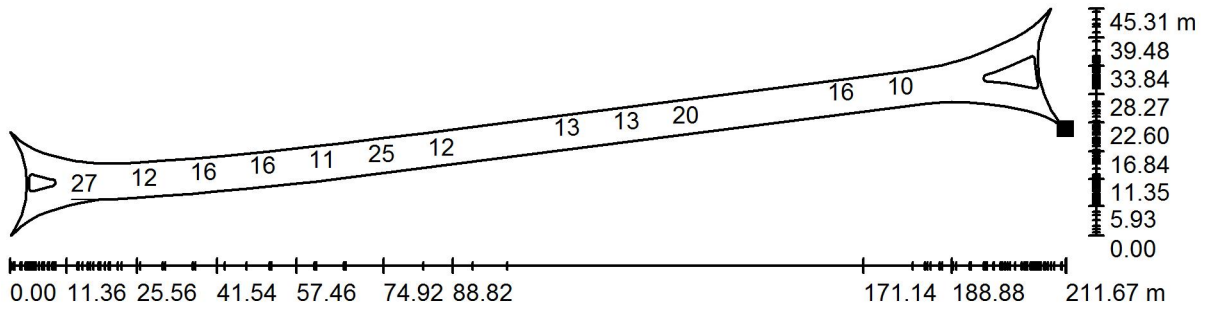

Disano Illuminazione S.p.A
20089 Rozzano (Mi) - v.le Lombardia, 129

Operator Albanese Irene
Telephone +39 02824771
Fax +39 028252355
e-Mail irene.albanese@disano.it

Zone 2 / Street Surface / Surface 1 / Value Chart (E)