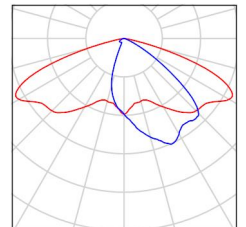

6 Pieces Disano Illuminazione SpA 3290 8 LED 39w CLD
CELL 3290 Sella 1 - ST
Article No.: 3290 8 LED 39w CLD CELL
Luminous flux (Luminaire): 4700 lm
Luminous flux (Lamps): 4700 lm
Luminaire Wattage: 41.9 W
Luminaire classification according to CIE: 100
CIE flux code: 40 77 98 100 100
Fitting: 1 x LuxM+LuxTX39_3290 (Correction
Factor 1.000).

See our luminaire
catalog for an image of
the luminaire.