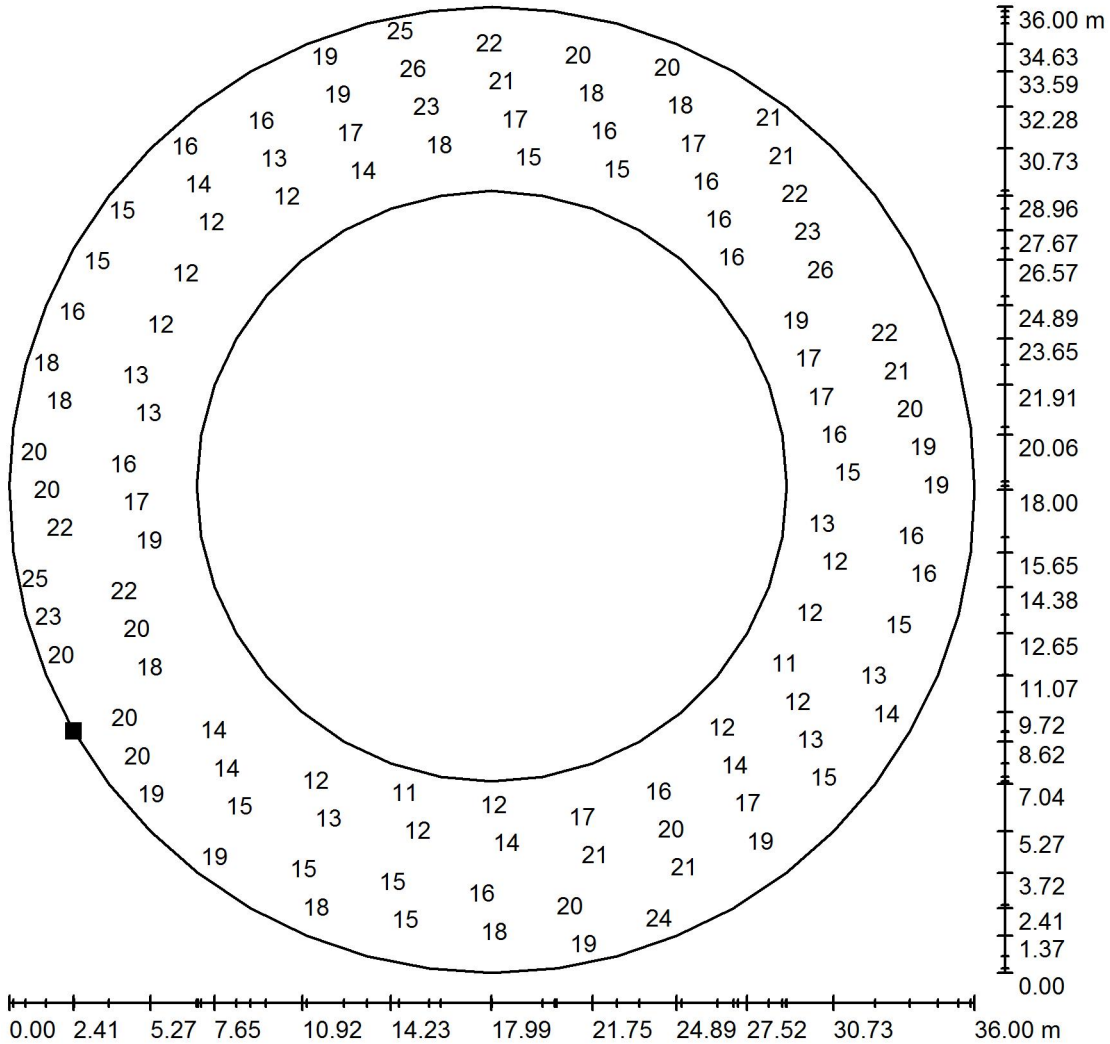

Disano Illuminazione S.p.A
20089 Rozzano (Mi) - v.le Lombardia, 129

Operator Albanese Irene
Telephone +39 02824771
Fax +39 028252355
e-Mail irene.albanese@disano.it

Zone 1 / Roundabout / Surface 1 / Value Chart (E)