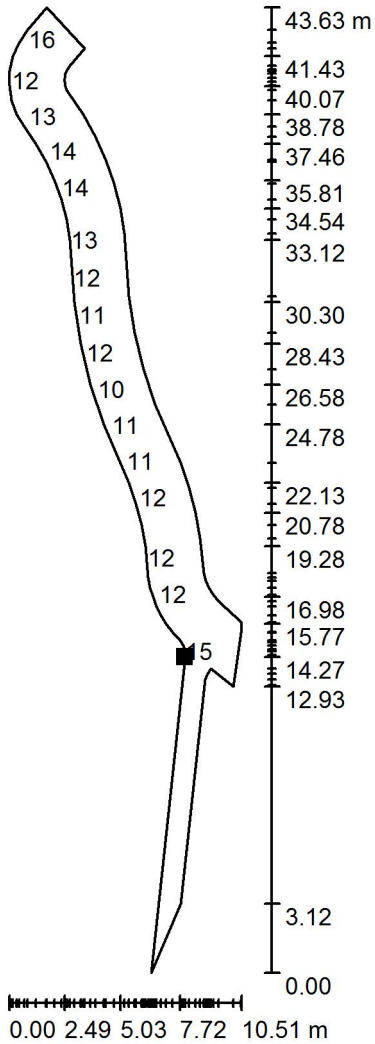

Disano Illuminazione S.p.A
20089 Rozzano (Mi) - v.le Lombardia, 129

Operator Albanese Irene
Telephone +39 02824771
Fax +39 028252355
e-Mail irene.albanese@disano.it

Zone 1 / Bicycle Lane 2 / Surface 1 / Value Chart (E)