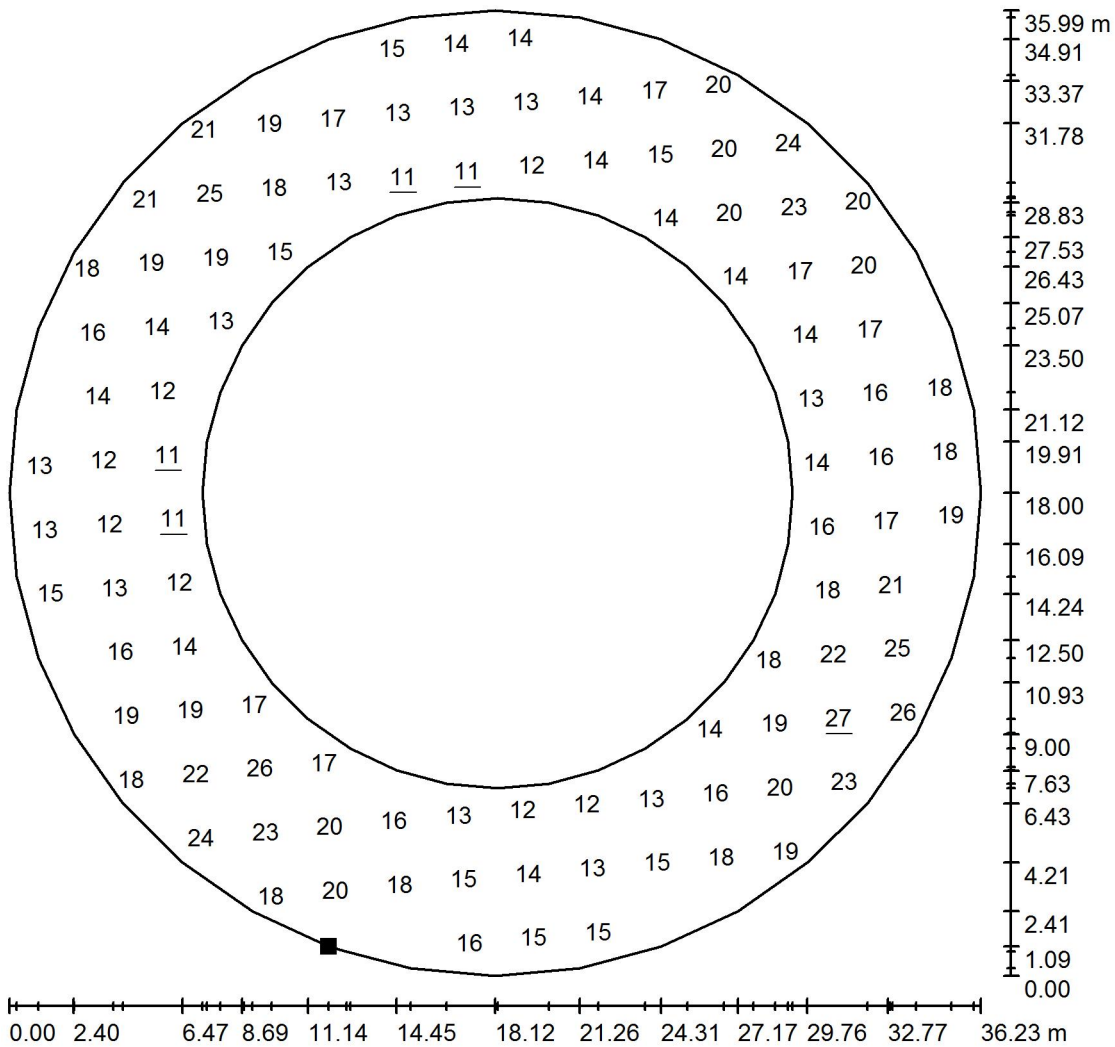

Disano Illuminazione S.p.A
20089 Rozzano (Mi) - v.le Lombardia, 129

Operator Albanese Irene
Telephone +39 02824771
Fax +39 028252355
e-Mail irene.albanese@disano.it

Zone 2 / Roundabout 1 / Surface 1 / Value Chart (E)