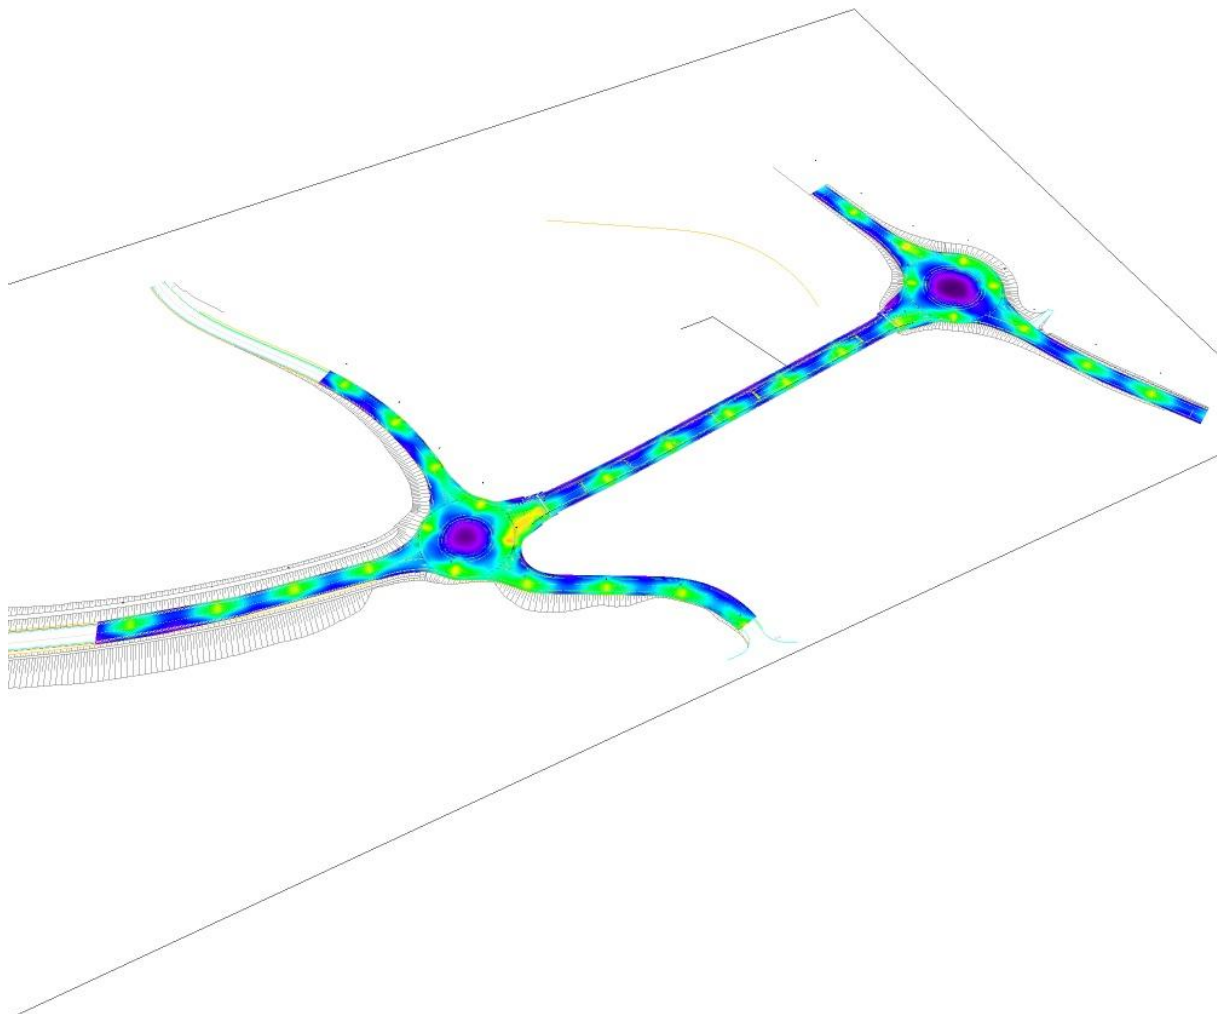

Disano Illuminazione S.p.A

20089 Rozzano (Mi) - v.le Lombardia, 129

Operator Albanese Irene
Telephone +39 02824771
Fax +39 028252355
e-Mail irene.albanese@disano.it

Zone 2 / False Colour Rendering

0 5 10 15 20 25 30 35 40

lx