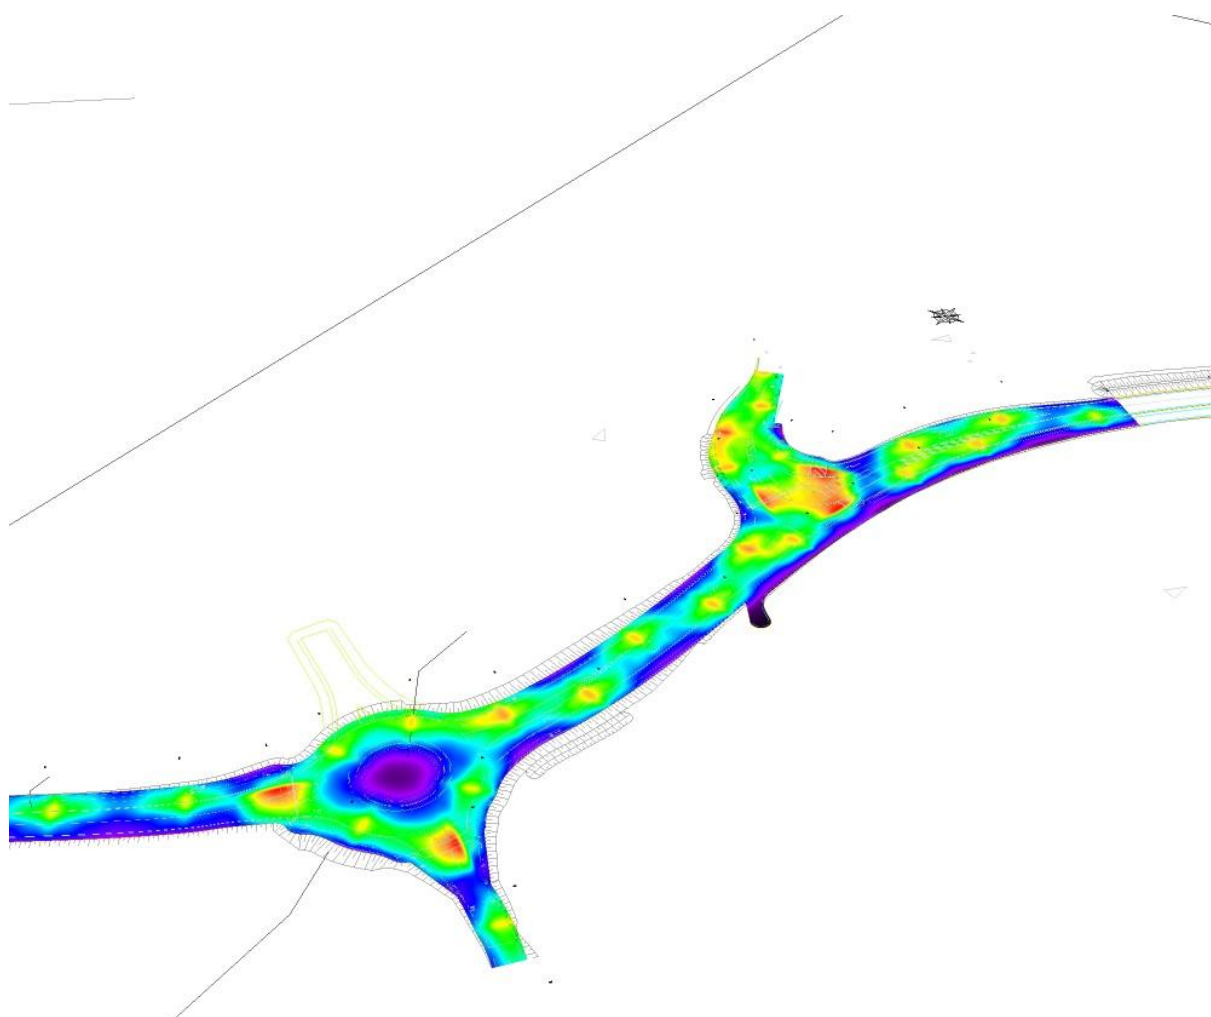

Disano Illuminazione S.p.A

20089 Rozzano (Mi) - v.le Lombardia, 129

Operator Albanese Irene
Telephone +39 02824771
Fax +39 028252355
e-Mail irene.albanese@disano.it

Zone 1 / False Colour Rendering

0 5 10 15 20 25 30 35 40 lx