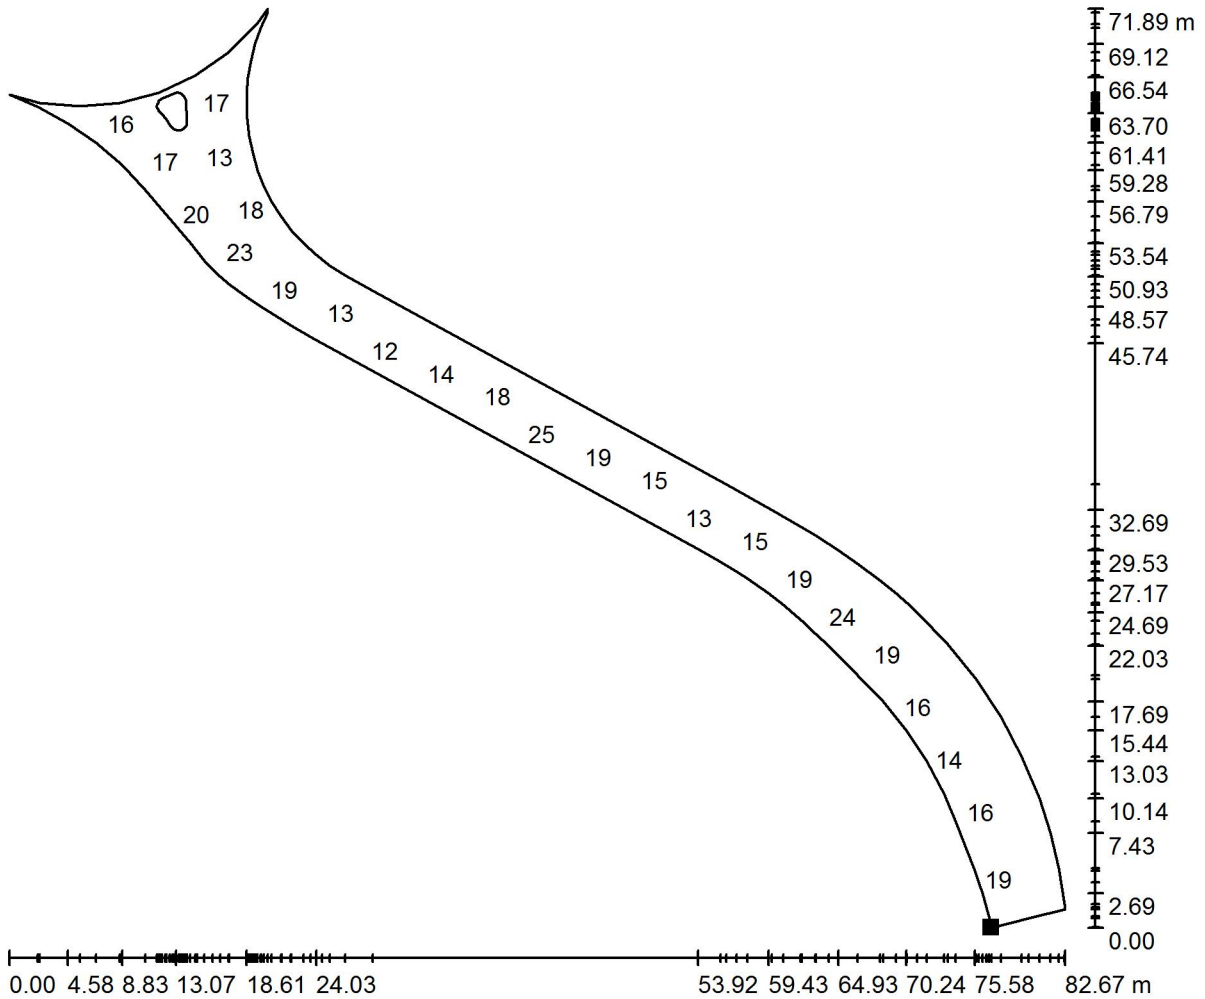

Disano Illuminazione S.p.A
20089 Rozzano (Mi) - v.le Lombardia, 129

Operator Albanese Irene
Telephone +39 02824771
Fax +39 028252355
e-Mail irene.albanese@disano.it

Zone 2 / Street Surface / Surface 1 / Value Chart (E)