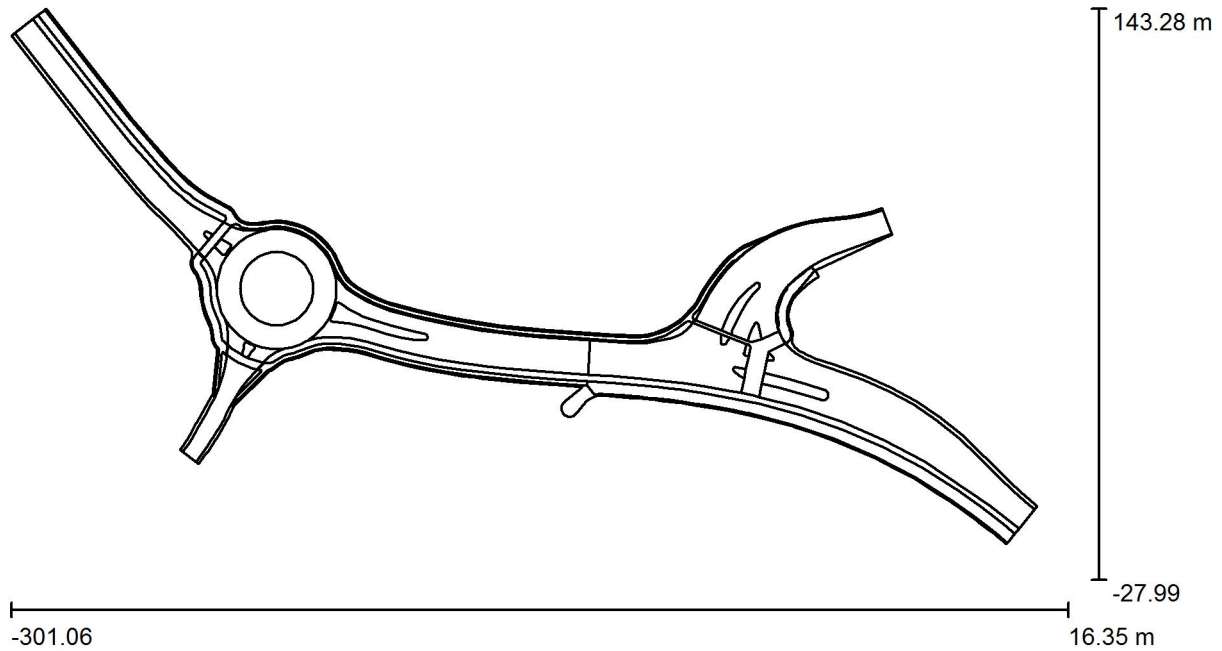

Disano Illuminazione S.p.A
20089 Rozzano (Mi) - v.le Lombardia, 129

Operator Albanese Irene
Telephone +39 02824771
Fax +39 028252355
e-Mail irene.albanese@disano.it

Zone 1 / Planning data

Maintenance factor: 0.90, ULR (Upward Light Ratio): 0.0%

Scale 1:2270

Luminaire Parts List

No.	Pieces	Designation (Correction Factor)	Φ (Luminaire) [lm]	Φ (Lamps) [lm]	P [W]
1	25	Disano Illuminazione SpA 3290 16 LED 59w CLD CELL 3290 Sella 1 - ST (1.000)	7238	7238	64.5
2	1	Disano Illuminazione SpA 3290 8 LED 39w CLD CELL 3290 Sella 1 - ST (1.000)	4700	4700	41.9
3	5	Disano Illuminazione SpA 3293 LED 63w CLD CELL 3293 Sella 1 - Asimmetrico 60Å° (1.000)	4707	4707	68.9
			Total: 209179	Total: 209185	1998.9