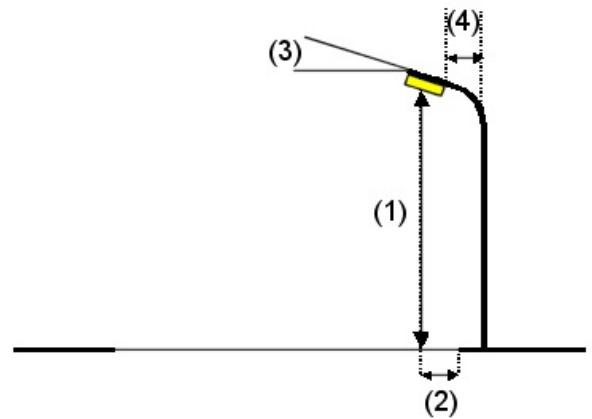

Disano Illuminazione S.p.A
20089 Rozzano (Mi) - v.le Lombardia, 129

Operator Albanese Irene
Telephone +39 02824771
Fax +39 028252355
e-Mail irene.albanese@disano.it

Access Road / Planning data

Street Profile

Roadway 1 (Width: 3.500 m, Number of lanes: 1, tarmac: C2, q0: 0.070)

Maintenance factor: 0.90

Luminaire Arrangements

Luminaire: Disano Illuminazione SpA 3290 8 LED 39w CLD CELL 3290 Sella 1 - ST
Luminous flux (Luminaire): 4700 lm
Luminous flux (Lamps): 4700 lm
Luminaire Wattage: 41.9 W
Arrangement: Single row, bottom
Pole Distance: 40.000 m
Mounting Height (1): 10.000 m
Height: 9.820 m
Overhang (2): -0.500 m
Boom Angle (3): 0.0 °
Boom Length (4): 0.000 m

Maximum luminous intensities
at 70°: 496 cd/klm
at 80°: 61 cd/klm
at 90°: 0.00 cd/klm

Any direction forming the specified angle from the downward vertical, with the luminaire installed for use.

No luminous intensities above 90°.

Arrangement complies with luminous intensity class G4.
Arrangement complies with glare index class D.4.