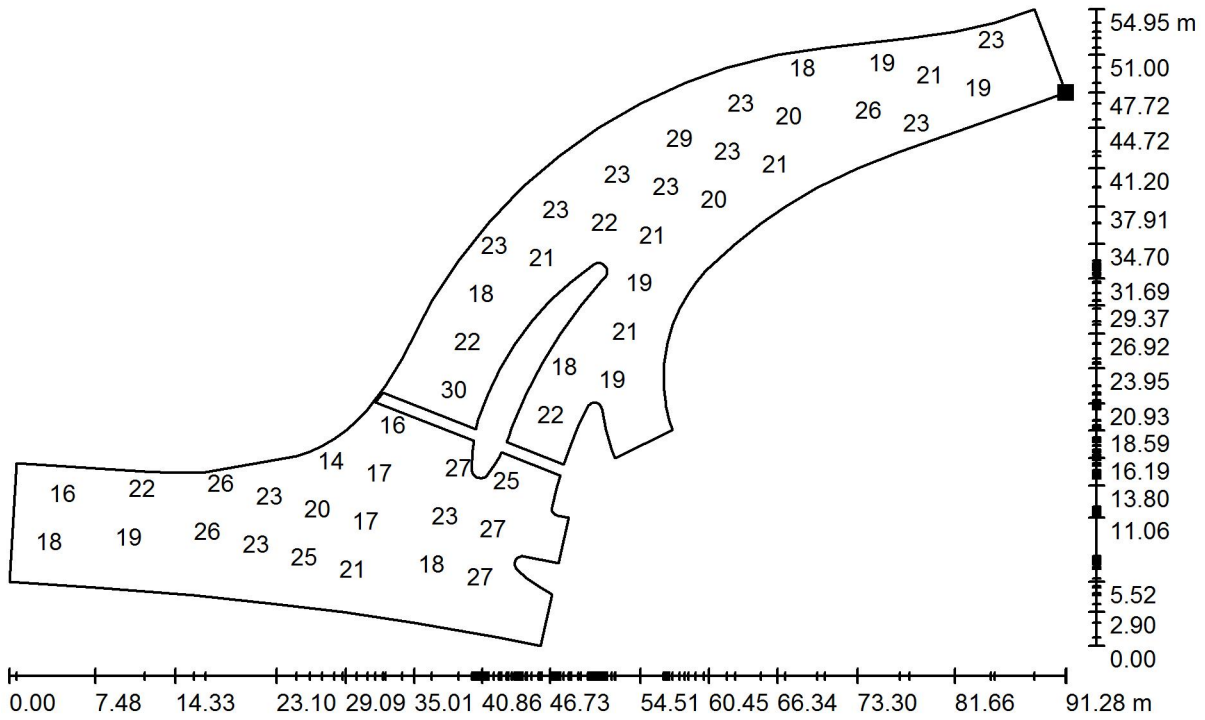

Disano Illuminazione S.p.A
20089 Rozzano (Mi) - v.le Lombardia, 129

Operator Albanese Irene
Telephone +39 02824771
Fax +39 028252355
e-Mail irene.albanese@disano.it

Zone 1 / Interchange / Surface 1 / Value Chart (E)

Values in Lux, Scale 1 : 653

Not all calculated values could be displayed.

Position of surface in external scene:
Marked point:
(-36.683 m, 75.719 m, 0.000 m)