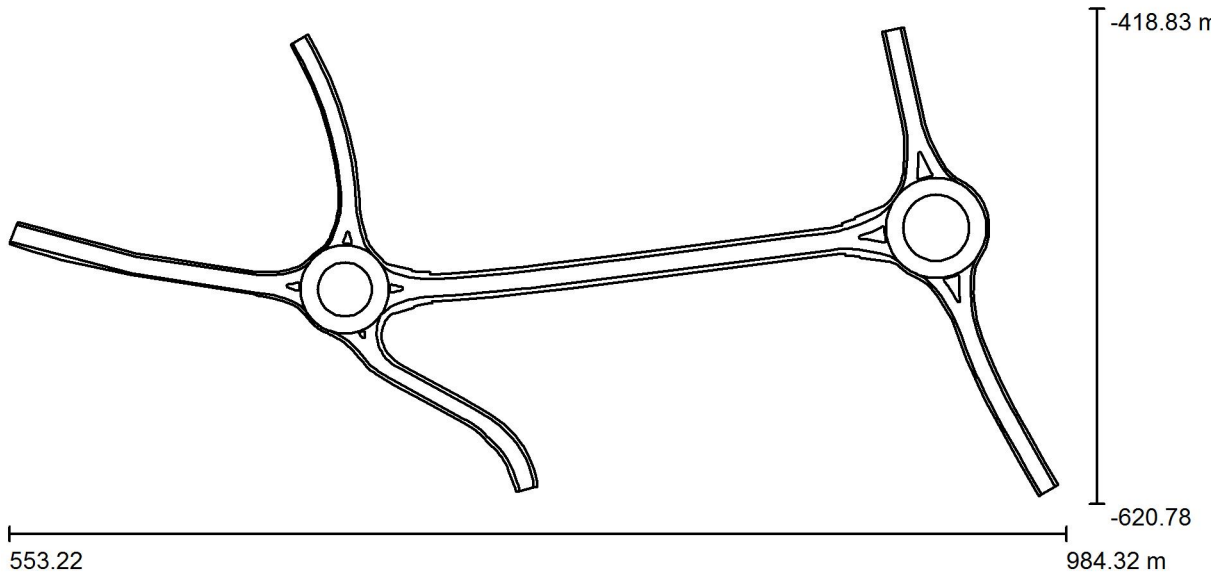

Disano Illuminazione S.p.A
20089 Rozzano (Mi) - v.le Lombardia, 129

Operator Albanese Irene
Telephone +39 02824771
Fax +39 028252355
e-Mail irene.albanese@disano.it

Zone 2 / Planning data

Maintenance factor: 0.90, ULR (Upward Light Ratio): 0.0%

Scale 1:3083

Luminaire Parts List

No.	Pieces	Designation (Correction Factor)	Φ (Luminaire) [lm]	Φ (Lamps) [lm]	P [W]
1	33	Disano Illuminazione SpA 3290 16 LED 59w CLD CELL 3290 Sella 1 - ST (1.000)	7238	7238	64.5
Total:			238846	Total: 238854	2128.5