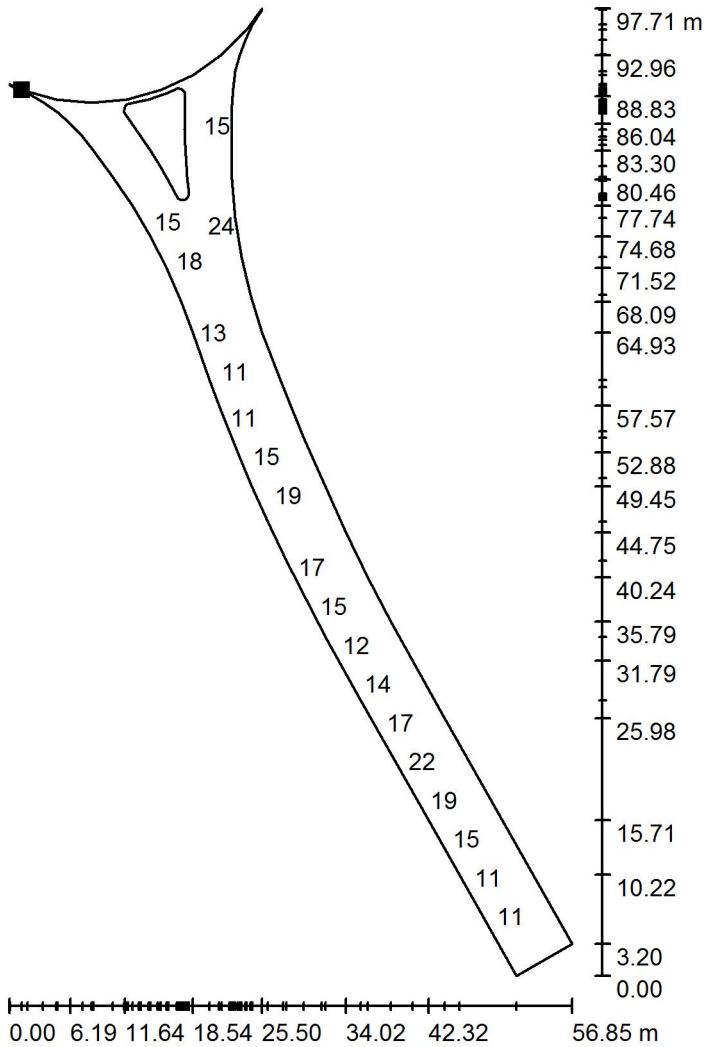

Disano Illuminazione S.p.A
20089 Rozzano (Mi) - v.le Lombardia, 129

Operator Albanese Irene
Telephone +39 02824771
Fax +39 028252355
e-Mail irene.albanese@disano.it

Zone 2 / Street Surface / Surface 1 / Value Chart (E)