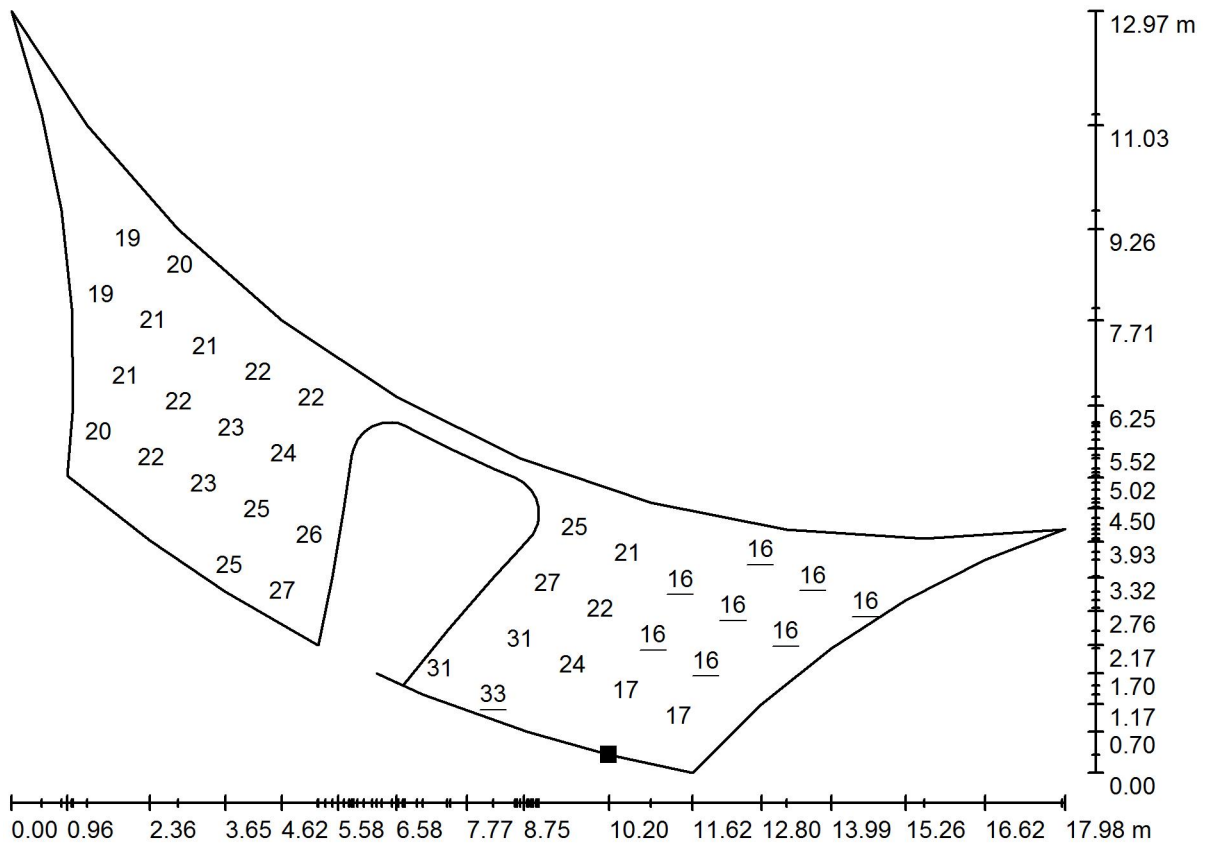

Disano Illuminazione S.p.A
20089 Rozzano (Mi) - v.le Lombardia, 129

Operator Albanese Irene
Telephone +39 02824771
Fax +39 028252355
e-Mail irene.albanese@disano.it

Zone 1 / Street Surface / 2 - enter / Value Chart (E)

Values in Lux, Scale 1 : 129

Not all calculated values could be displayed.

Position of surface in external scene:
Marked point:
(-226.737 m, 37.536 m, 0.000 m)