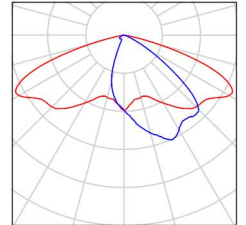

Disano Illuminazione S.p.A

20089 Rozzano (Mi) - v.le Lombardia, 129

Operator Albanese Irene
Telephone +39 02824771
Fax +39 028252355
e-Mail irene.albanese@disano.it

Obvoznica Tolmin / Luminaire parts list

58 Pieces Disano Illuminazione SpA 3290 16 LED 59w CLD
CELL 3290 Sella 1 - ST
Article No.: 3290 16 LED 59w CLD CELL
Luminous flux (Luminaire): 7238 lm
Luminous flux (Lamps): 7238 lm
Luminaire Wattage: 64.5 W
Luminaire classification according to CIE: 100
CIE flux code: 40 77 98 100 100
Fitting: 1 x LuxM+LuxTX59_3290 (Correction
Factor 1.000).

See our luminaire
catalog for an image of
the luminaire.